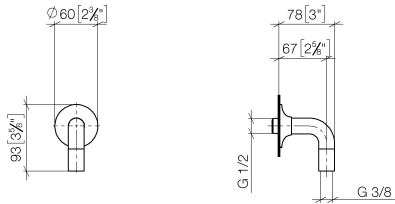

28 450 809

- 3/8" shower outlet
 - rosette Ø 60 mm
 - 1/2" connection
- Intrinsic protection against back flow.**

Intrinsic protection against back flow.

	Chrome	28 450 809-00
	Brushed Platinum	28 450 809-06
	Platinum	28 450 809-08
	Dark Chrome	28 450 809-19
	Brushed Durabronze (23kt Gold)	28 450 809-28
	Brushed Bronze	28 450 809-42
	Brushed Champagne (22kt Gold)	28 450 809-46
	Champagne (22kt Gold)	28 450 809-47
	Brushed Dark Platinum	28 450 809-99

Required miscellaneous

Concealed adapter -

35 080 970-90
0010

28 450 809

mm [inches]

Flow rate chart

Codes & Standards

ASME
A112.18.1/CSA
B125.1

VAIA Wall elbow - Chrome

VAIA

28 450 809

Certificates

WRAS_1810006. Belgaqua_22_280_2 IAPMO_4976 (4).
7_7.

28 450 809

Spare parts list

No.	Item Number	Name	Quantity used	Delivery time
1	90 27 80 021 00-00	rosette	1	10
2	09 16 01 014 90	ring	1	2
3	90 23 01 040 00 90	back-flow preventer	2	2
4	09 11 03 123-00	connection	1	10
5	90 21 02 069 00-00	cover	1	10